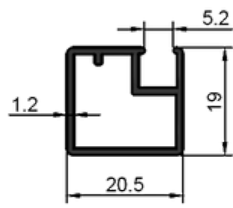

CODE	↔	
50.82.38	300 cm	200 pcs