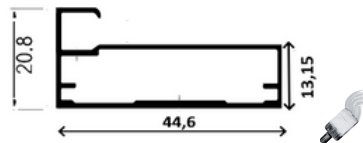

**45 DEGRE CONNECTION**

**GLASS GASKET**

**ALUMINUM COLOR CHART**

**HINGES**

**ELEGANCE**

accessories

CODE	↔	
50.26.36	300 cm	200 pcs

CODE	↔	
50.26.37	300 cm	200 pcs

CODE	↔		
50.40.77	300 cm	200 pcs	

CODE	↔		
50.40.78	300 cm	200 pcs	

CODE	↔	
50.96.09	300 cm	200 pcs

CODE	↔	
50.10.71	300 cm	200 pcs

PROFILE SOLUTION

ALUMINUM COLOR CHART

45 DEGRE CONNECTION

GLASS GASKET