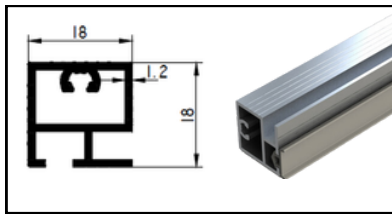

Profile Reinforcing Base Cabinets

CODE	←→	📦
50.71.14	300 cm	250 Pcs