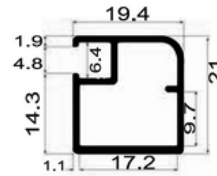

### LED CAP PROFILE 3 MT

CODE	COLOR			
51.13.30	WHITE	200 Pcs		

CODE	↔	
50.82.38	300 cm	200 pcs

CODE	↔	
50.82.39	300 cm	200 pcs

CODE	↔	
50.48.00	300 cm	200 pcs

CODE	↔	
50.36.28	300 cm	200 pcs

**PROFILE SOLUTION**

**45 DEGRE CONNECTION**

**GLASS GASKET**

**ALUMINUM COLOR CHART**

**HINGES**

**ELEGANCE**

accessories

CODE	↔	
50.26.36	300 cm	200 pcs

CODE	↔	
50.26.37	300 cm	200 pcs

CODE	↔		
50.40.77	300 cm	200 pcs	

CODE	↔		
50.40.78	300 cm	200 pcs	

CODE	↔	
50.96.09	300 cm	200 pcs

CODE	↔	
50.10.71	300 cm	200 pcs

PROFILE SOLUTION

ALUMINUM COLOR CHART

45 DEGRE CONNECTION

GLASS GASKET