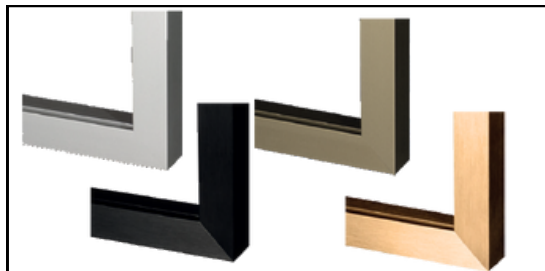

CODE	↔		
50.40.77	300 cm	200 pcs	

CODE	↔		
50.40.78	300 cm	200 pcs	

CODE	↔	
50.96.09	300 cm	200 pcs

CODE	↔	
50.10.71	300 cm	200 pcs

PROFILE SOLUTION

ALUMINUM COLOR CHART

45 DEGRE CONNECTION

GLASS GASKET