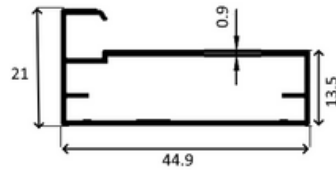

### LED CAP PROFILE 3 MT

CODE	COLOR			
51.13.30	WHITE	200 Pcs		

CODE	↔	
50.82.38	300 cm	200 pcs

CODE	↔	
50.82.39	300 cm	200 pcs

CODE	↔	
50.48.00	300 cm	200 pcs

CODE	↔	
50.36.28	300 cm	200 pcs

**PROFILE SOLUTION**

**45 DEGRE CONNECTION**

**GLASS GASKET**

**ALUMINUM COLOR CHART**

**HINGES**

**ELEGANCE**

accessories

CODE	↔	
50.26.36	300 cm	200 pcs

CODE	↔	
50.26.37	300 cm	200 pcs

CODE	↔		
50.40.77	300 cm	200 pcs	

CODE	↔		
50.40.78	300 cm	200 pcs	

CODE	↔	
50.96.09	300 cm	200 pcs

CODE	↔	
50.10.71	300 cm	200 pcs

PROFILE SOLUTION

ALUMINUM COLOR CHART

45 DEGRE CONNECTION

GLASS GASKET