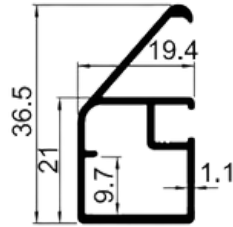

### LED CAP PROFILE 3 MT

CODE	COLOR			
51.13.30	WHITE	200 Pcs		

CODE	↔	
50.82.38	300 cm	200 pcs

CODE	↔	
50.82.39	300 cm	200 pcs

CODE	↔	
50.48.00	300 cm	200 pcs

CODE	↔	
50.36.28	300 cm	200 pcs

**PROFILE SOLUTION**

**45 DEGRE CONNECTION**

**GLASS GASKET**

**ALUMINUM COLOR CHART**

**HINGES**

**ELEGANCE**

accessories

CODE	↔	
50.26.36	300 cm	200 pcs

CODE	↔	
50.26.37	300 cm	200 pcs

CODE	↔		
50.40.77	300 cm	200 pcs	

CODE	↔		
50.40.78	300 cm	200 pcs	

CODE	↔	
50.96.09	300 cm	200 pcs

CODE	↔	
50.10.71	300 cm	200 pcs

PROFILE SOLUTION

ALUMINUM COLOR CHART

45 DEGRE CONNECTION

GLASS GASKET