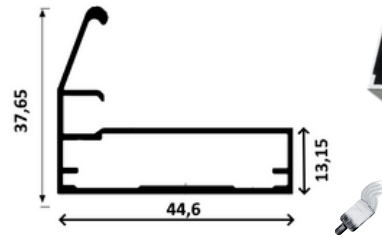

### LED CAP PROFILE 3 MT

CODE	COLOR			
51.13.30	WHITE	200 Pcs		

CODE	↔	
50.82.38	300 cm	200 pcs

CODE	↔	
50.82.39	300 cm	200 pcs

CODE	↔	
50.48.00	300 cm	200 pcs

CODE	↔	
50.36.28	300 cm	200 pcs

**PROFILE SOLUTION**

**45 DEGRE CONNECTION**

**GLASS GASKET**

**ALUMINUM COLOR CHART**

**HINGES**

**ELEGANCE**

accessories

CODE	↔	
50.26.36	300 cm	200 pcs

CODE	↔	
50.26.37	300 cm	200 pcs

CODE	↔		
50.40.77	300 cm	200 pcs	

CODE	↔		
50.40.78	300 cm	200 pcs	

CODE	↔	
50.96.09	300 cm	200 pcs

CODE	↔	
50.10.71	300 cm	200 pcs

PROFILE SOLUTION

ALUMINUM COLOR CHART

45 DEGRE CONNECTION

GLASS GASKET