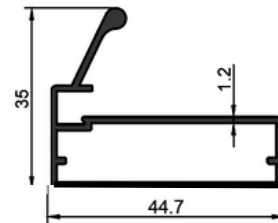

### LED CAP PROFILE 3 MT

CODE	COLOR			
51.13.30	WHITE	200 Pcs		

CODE	↔	
50.82.38	300 cm	200 pcs

CODE	↔	
50.82.39	300 cm	200 pcs

CODE	↔	
50.48.00	300 cm	200 pcs

CODE	↔	
50.36.28	300 cm	200 pcs

**PROFILE SOLUTION**

**45 DEGRE CONNECTION**

**GLASS GASKET**

**ALUMINUM COLOR CHART**

**HINGES**

**ELEGANCE**

accessories

CODE	↔	
50.26.36	300 cm	200 pcs

CODE	↔	
50.26.37	300 cm	200 pcs

CODE	↔		
50.40.77	300 cm	200 pcs	

CODE	↔		
50.40.78	300 cm	200 pcs	

CODE	↔	
50.96.09	300 cm	200 pcs

CODE	↔	
50.10.71	300 cm	200 pcs

PROFILE SOLUTION

ALUMINUM COLOR CHART

45 DEGRE CONNECTION

GLASS GASKET