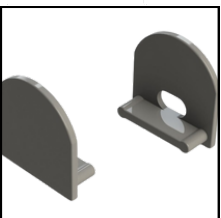

PROFILE SOLUTION

CODE **50.71.72 300 cm** **500 Pcs**

CODE **50.71.95 300 cm** **500 Pcs**

51.70.01

51.70.00

51.71.01

51.71.00

CODE **50.71.73 300 cm** **500 Pcs**

CODE **50.71.70 300 cm** **500 Pcs**

CODE **50.71.71 400 cm** **500 Pcs**

51.72.01

51.72.00

51.73.01

51.73.00

51.74.01

51.73.40

ELEGANCE

accessories