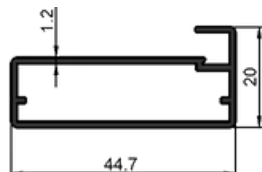

**45 DEGRE CONNECTION**

**GLASS GASKET**

**ALUMINUM COLOR CHART**

**HINGES**

**ELEGANCE**

accessories

CODE	↔	
50.26.36	300 cm	200 pcs

CODE	↔	
50.26.37	300 cm	200 pcs

CODE	↔		
50.40.77	300 cm	200 pcs	

CODE	↔		
50.40.78	300 cm	200 pcs	

CODE	↔	
50.96.09	300 cm	200 pcs

CODE	↔	
50.10.71	300 cm	200 pcs

PROFILE SOLUTION

ALUMINUM COLOR CHART

45 DEGRE CONNECTION

GLASS GASKET