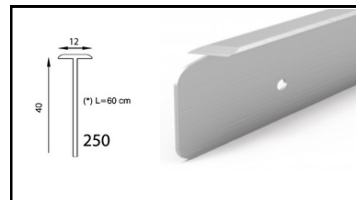

CODE	←→	📦
19.01.30	60 CM	250
19.01.40	60 CM	250