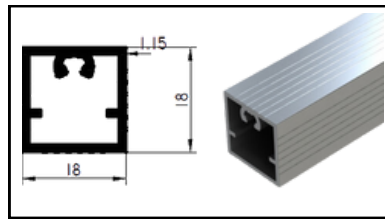

CODE	←→	📦
50.71.08	300 cm	250 Pcs