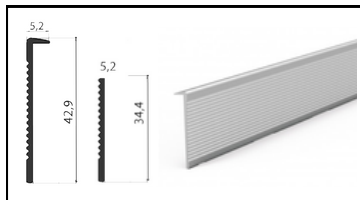

Worktop Trims & Edgings Profile

CODE	←→	📦
19.03.30	60 CM	250
19.03.40	60 CM	250