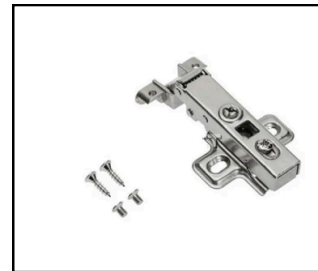

### LED CAP PROFILE 3 MT

CODE	COLOR			
51.13.30	WHITE	200 Pcs		

CODE	↔	
50.82.38	300 cm	200 pcs

CODE	↔	
50.82.39	300 cm	200 pcs

CODE	↔	
50.48.00	300 cm	200 pcs

CODE	↔	
50.36.28	300 cm	200 pcs

**PROFILE SOLUTION**

**45 DEGRE CONNECTION**

**GLASS GASKET**

**ALUMINUM COLOR CHART**

**HINGES**

**ELEGANCE**

accessories

CODE	↔	
50.26.36	300 cm	200 pcs

CODE	↔	
50.26.37	300 cm	200 pcs

CODE	↔		
50.40.77	300 cm	200 pcs	

CODE	↔		
50.40.78	300 cm	200 pcs	

CODE	↔	
50.96.09	300 cm	200 pcs

CODE	↔	
50.10.71	300 cm	200 pcs

PROFILE SOLUTION

ALUMINUM COLOR CHART

45 DEGRE CONNECTION

GLASS GASKET