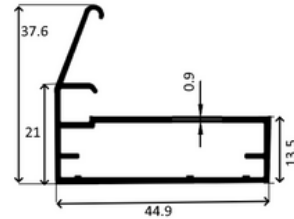

### LED CAP PROFILE 3 MT

CODE	COLOR			
51.13.30	WHITE	200 Pcs		

CODE	↔	
50.82.38	300 cm	200 pcs

CODE	↔	
50.82.39	300 cm	200 pcs

CODE	↔	
50.48.00	300 cm	200 pcs

CODE	↔	
50.36.28	300 cm	200 pcs

**PROFILE SOLUTION**

**45 DEGRE CONNECTION**

**GLASS GASKET**

**ALUMINUM COLOR CHART**

**HINGES**

**ELEGANCE**

accessories

CODE	↔	
50.26.36	300 cm	200 pcs

CODE	↔	
50.26.37	300 cm	200 pcs

CODE	↔		
50.40.77	300 cm	200 pcs	

CODE	↔		
50.40.78	300 cm	200 pcs	

CODE	↔	
50.96.09	300 cm	200 pcs

CODE	↔	
50.10.71	300 cm	200 pcs

PROFILE SOLUTION

ALUMINUM COLOR CHART

45 DEGRE CONNECTION

GLASS GASKET