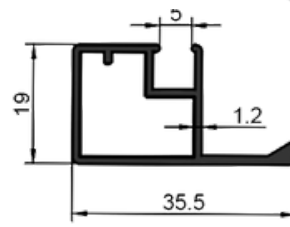

### LED CAP PROFILE 3 MT

CODE	COLOR			
51.13.30	WHITE	200 Pcs		

CODE	↔	
50.82.38	300 cm	200 pcs

CODE	↔	
50.82.39	300 cm	200 pcs

CODE	↔	
50.48.00	300 cm	200 pcs

CODE	↔	
50.36.28	300 cm	200 pcs

**PROFILE SOLUTION**

**45 DEGRE CONNECTION**

**GLASS GASKET**

**ALUMINUM COLOR CHART**

**HINGES**

**ELEGANCE**

accessories

CODE	↔	
50.26.36	300 cm	200 pcs

CODE	↔	
50.26.37	300 cm	200 pcs

CODE	↔		
50.40.77	300 cm	200 pcs	

CODE	↔		
50.40.78	300 cm	200 pcs	

CODE	↔	
50.96.09	300 cm	200 pcs

CODE	↔	
50.10.71	300 cm	200 pcs

PROFILE SOLUTION

ALUMINUM COLOR CHART

45 DEGRE CONNECTION

GLASS GASKET